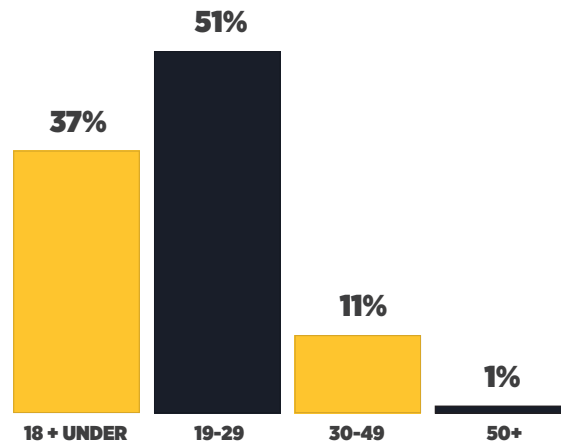

FRIGHT NIGHTS

SAMPLING AT FRIGHT NIGHTS

ATTENDANCE

GENDER

AVERAGE VISIT

AVERAGE AGE

WHY DO THEY COME?

- 1 RIDES & HAUNTED ATTRACTIONS**
- 2 HALLOWE'EN SPIRIT**
- 3 FAMILY ACTIVITY**

HOUSEHOLD INCOME

FRIGHT NIGHTS

SAMPLING AT FRIGHT NIGHTS

HOW FAR WILL YOU REACH?

ATTENDANCE

WHERE DO GUESTS LIVE?