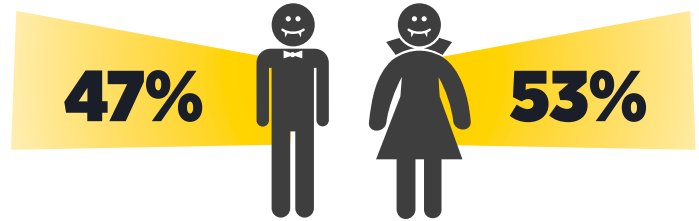

FRIGHT NIGHTS

SAMPLING AT FRIGHT NIGHTS

ATTENDANCE

GENDER

AVERAGE VISIT

AVERAGE AGE

WHY DO THEY COME?

- 1 RIDES & HAUNTED ATTRACTIONS**
- 2 HALLOWE'EN SPIRIT**
- 3 FAMILY ACTIVITY**