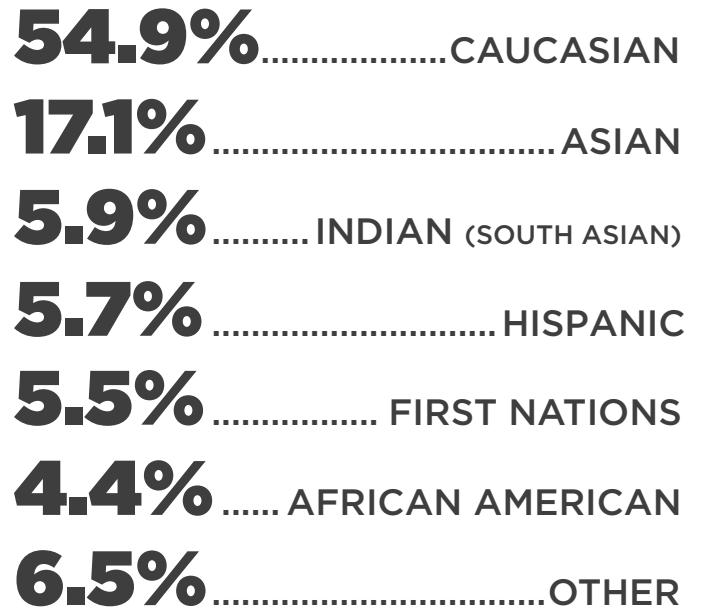

FRIGHT NIGHTS

SAMPLING AT FRIGHT NIGHTS

ATTENDANCE

GENDER

AVERAGE VISIT

AVERAGE AGE

WHY DO THEY COME?

- 1 RIDES & HAUNTED ATTRACTIONS**
- 2 HALLOWE'EN SPIRIT**
- 3 FAMILY ACTIVITY**

HOUSEHOLD INCOME

FRIGHT NIGHTS

SAMPLING AT FRIGHT NIGHTS

HOW FAR WILL YOU REACH?

ATTENDANCE

WHERE DO GUESTS LIVE?