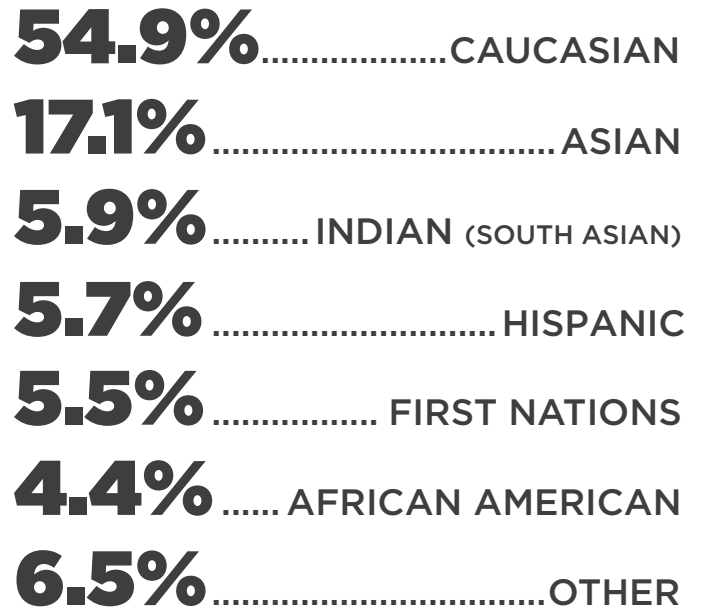

FRIGHT NIGHTS

SAMPLING AT FRIGHT NIGHTS

ATTENDANCE

GENDER

AVERAGE VISIT

AVERAGE AGE

WHY DO THEY COME?

- 1 RIDES & HAUNTED ATTRACTIONS
- 2 HALLOWE'EN SPIRIT
- 3 FAMILY ACTIVITY

HOUSEHOLD INCOME

FRIGHT NIGHTS

SAMPLING AT FRIGHT NIGHTS

HOW FAR WILL YOU REACH?

ATTENDANCE

WHERE DO GUESTS LIVE?